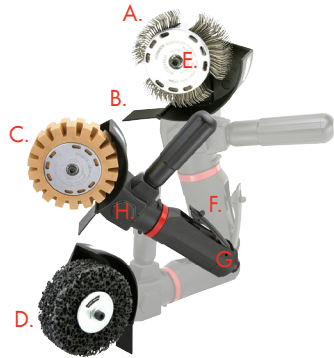

DBS 3600

- A. Special material with heat treatment on entire wire -for longer life.
- B. Rubber safety flap for improved protection during use.

- C. Stronger structure design on the rubber eraser offers better stability and longevity (eraser for water based paint is also now available).
- D. Single and double wheel are both available for applications.
- E. Tighter contacting between the wire brush and adaptor - no bending wire while in use.
- F. Thumb-activated for better control.
- G. Professional rubber-coated handle grip for comfort and less vibration.
- H. Special treatment on the bevel gear for more stability and longer lifetime.

TIME SERT THREAD REPAIR

- Time-Sert Spark Plug Kit
- Time-Sert Drain Plug Kit
- Time-Sert Thread Repair Kit - Metric
- Time-Sert Thread Repair Kit - US

ORSY® SYSTEM

- ORSY® is an innovative supply management system, which provides a complete line of labeled bins, racks, drawers and dispensers custom designed for your business.
- ORSY® reduces lost parts and overages; provides easy access, inventory control and reordering; improves the quality image of any facility immediately; and creates a more productive and efficient work environment.
- Your WURTH representative will assist you in designing the ORSY® storage system that is right for your needs. Best of all, your WURTH representative will set-up and organize your products for easy retrieval and reordering. Our ORSY® maintenance program guarantees continued monitoring of your inventory at every visit.

CLEANERS

- Super Spray All
- Clean Prep
- Glass Cleaner
- Cockpit Care
- Activ Clean

STAINLESS STEEL

- Hex, Socket, Pan, Oval, Flat & Round Head
- Lock Nuts & Washers
- Flat Washers
- Cotter Pins
- Cup Washers