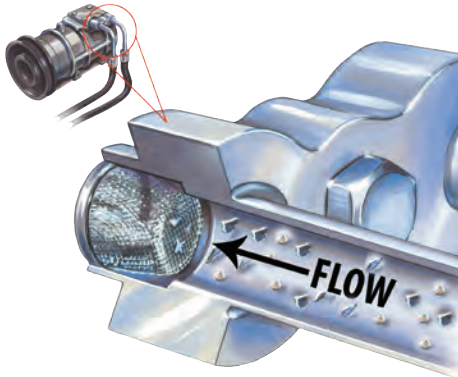

WURTH COMPRESSOR GUARD SUCTION SCREEN KIT (cont.)

COMPRESSOR GUARD

PROBLEM

A global carmaker needed to reduce excessive warranty expense on replacement AC compressor installations.

SOLUTION

WURTH's Compressor Guard Suction Filter Kits. Reduces compressor warranty expense by up to 50%.

Art. #	Description
0764067679	Compressor Guard Ultimate Kit (THREE each of all 24 filter screen sizes, Installation and Removal Tools)

Refill Components			
Art. #	Description	Art. #	Description
0764067522	0.436" (11.07 mm) Compressor Guard Suction Line Filter 5 Pack	0764067538	0.579" (14.70 mm) Compressor Guard Suction Line Filter 5 Pack
0764067524	0.463" (11.76 mm) Compressor Guard Suction Line Filter 5 Pack	0764067530	0.588" (14.93 mm) Compressor Guard Suction Line Filter 5 Pack
0764067502	0.471" (11.96 mm) Compressor Guard Suction Line Filter 5 Pack	0764067514	0.595" (15.11 mm) Compressor Guard Suction Line Filter 5 Pack
0764067526	0.492" (12.50 mm) Compressor Guard Suction Line Filter 5 Pack	0764067532	0.600" (15.24 mm) Compressor Guard Suction Line Filter 5 Pack
0764067528	0.500" (12.70 mm) Compressor Guard Suction Line Filter 5 Pack	0764067516	0.618" (15.70 mm) Compressor Guard Suction Line Filter 5 Pack
0764067504	0.510" (12.95 mm) Compressor Guard Suction Line Filter 5 Pack	0764067540	0.649" (16.48 mm) Compressor Guard Suction Line Filter 5 Pack
0764067506	0.521" (13.23 mm) Compressor Guard Suction Line Filter 5 Pack	0764067541	0.866" (22.00 mm) Compressor Guard Suction Line Filter 5 Pack
0764067508	0.531" (13.49 mm) Compressor Guard Suction Line Filter 5 Pack	0764067534	0.821" (20.85 mm) Compressor Guard Suction Line Filter 5 Pack
0764067510	0.538" (13.67 mm) Compressor Guard Suction Line Filter 5 Pack	0764067542	0.872" (22.15 mm) Compressor Guard Suction Line Filter 5 Pack
0764067512	0.552" (14.02 mm) Compressor Guard Suction Line Filter 5 Pack	0764067543	0.878" (23.00 mm) Compressor Guard Suction Line Filter 5 Pack
0764067536	0.561" (14.25 mm) Compressor Guard Suction Line Filter 5 Pack	0764067544	Denso 10PA17 Compressor Guard Suction Line Filter 5 Pack