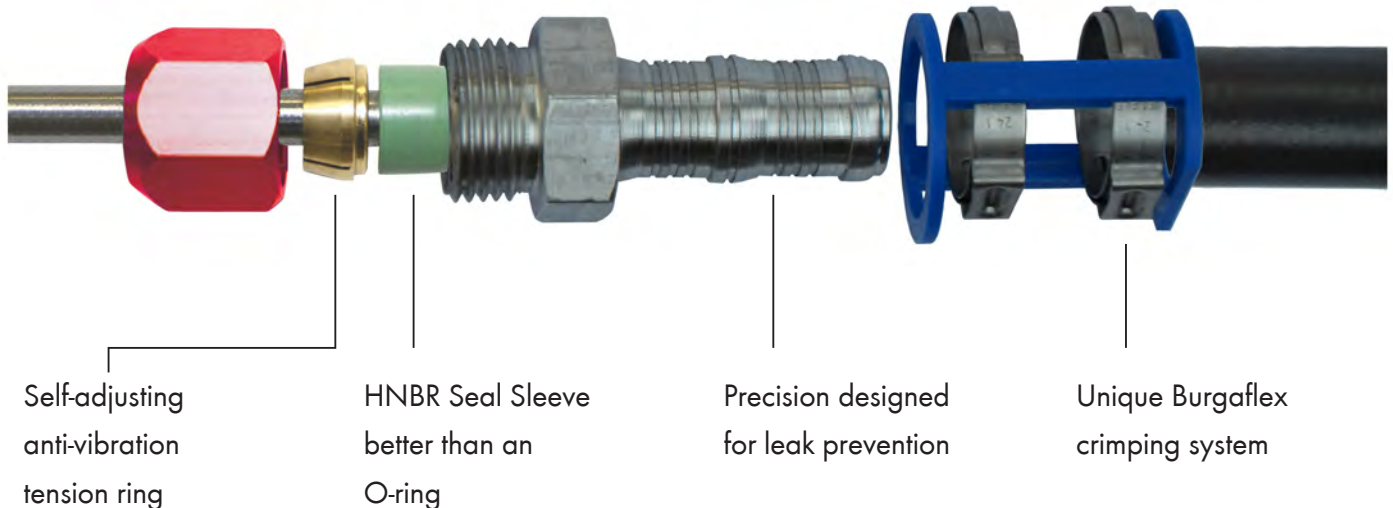

New Smart Splice Line-to-Hose Connector

NEW IN 2013!

Quickly connect metal line to rubber hose

PROBLEM

When a metal-to-rubber A/C line is damaged, you often must replace the complete OE line. If the line is not in stock locally, you inconvenience your customer by waiting for a replacement line.

SOLUTION

Quickly and easily connect A/C reduced barrier hose to metal line using WURTH's new Smart Splice Line-to-Hose Connector.

Seal technology superior to traditional compression fittings!

Meets OEM performance and durability requirements!

Art. #	Description
0764076701	Smart Splice Conn 1/2" Line to #8Hose
0764076702	Smart Splice Conn 3/8" Line to #6 Hose
0764076703	Smart Splice Conn 5/16" Line to #6 Hose
0764076704	Smart Splice Conn 5/8" Line to #10 Hose
0764076705	Smart Splice Conn 3/4" Line to #12 Hose

- Leak-proof Line Splice technology on the metal side of the connection
- Superior Burgaflex hose crimp technology on the rubber side
- Installs in 5 minutes

EVEN MORE UNIVERSAL LINE SPLICES

New Smart Splice AC Reduced Barrier Hose