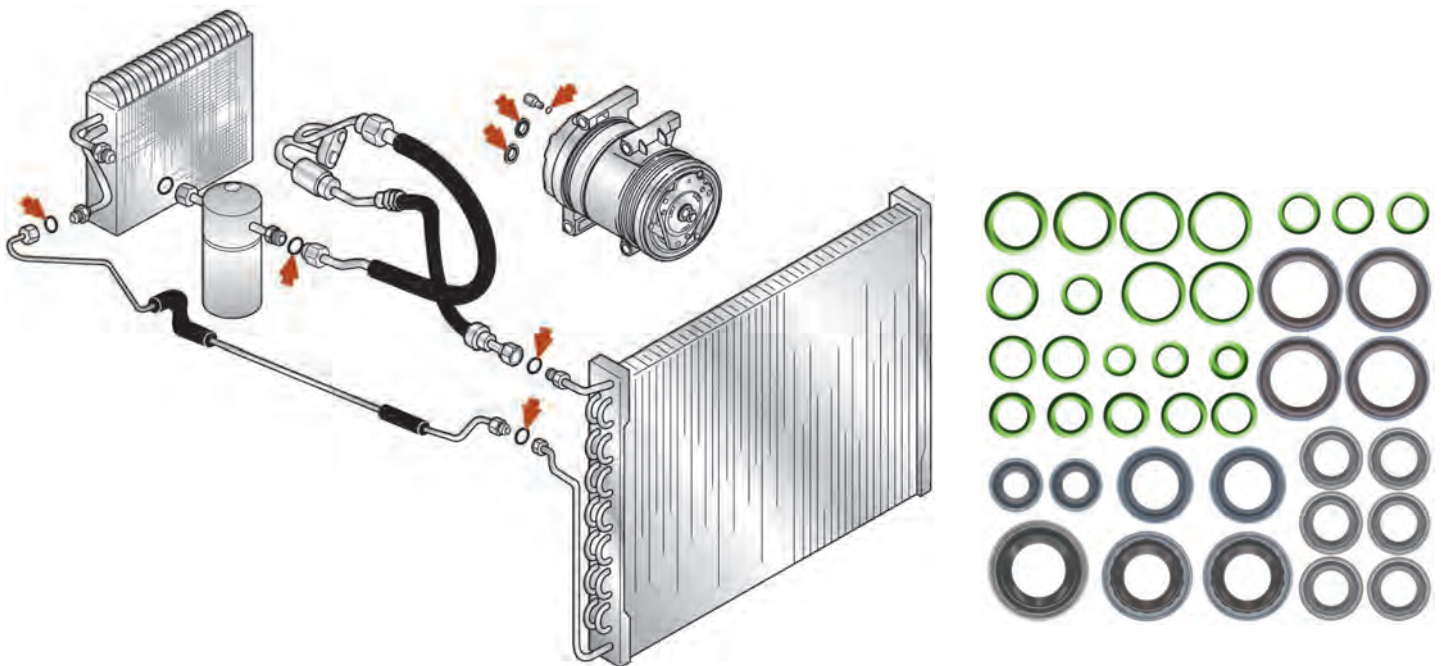

WURTH RAPID SEAL KITS

The development of the Rapid Seal Kit has changed the way counter personnel and technicians source Sealing Media requirements for their AC repair jobs today.

These kits service the entire system's connections including rear AC vehicles and are cataloged by Make, Model, Year and Engine. They provide a simple solution to a once dreaded task of searching through Box Kits for many small items to do one job.

- **All the seals to complete the job**
- **Buy and bill by the job**
- **Increase your sales and profits**
- **2010 to 1985 applications**
- **Fast and easy - no more seek and find**
- **Over 97% of the US vehicle market**
- **SUV and Van Rear Air applications**