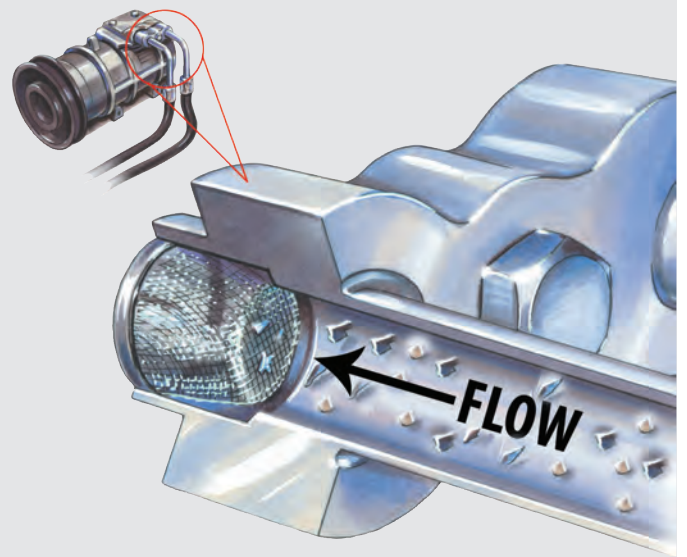

- Traps suction line debris before it can be sucked into your compressor repair
- Catches debris that flushing misses
- No hose cutting
- Allows free lubricant flow
- Installs in 5 minutes
- Removal tool included