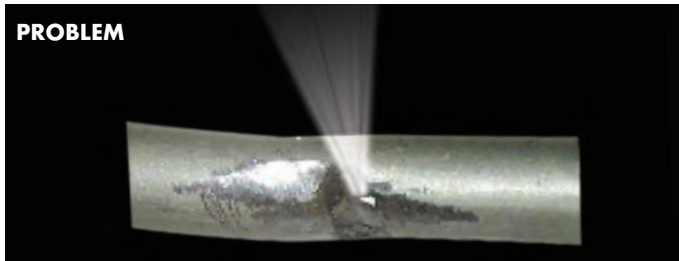

WURTH UNIVERSAL LINE SPLICES

Quick, durable line repair without line removal!

The labor cost to replace a leaking underhood metal line often drives customers away.

Remove only the damaged section and splice the line back together for a permanent, leak-free repair in minutes.